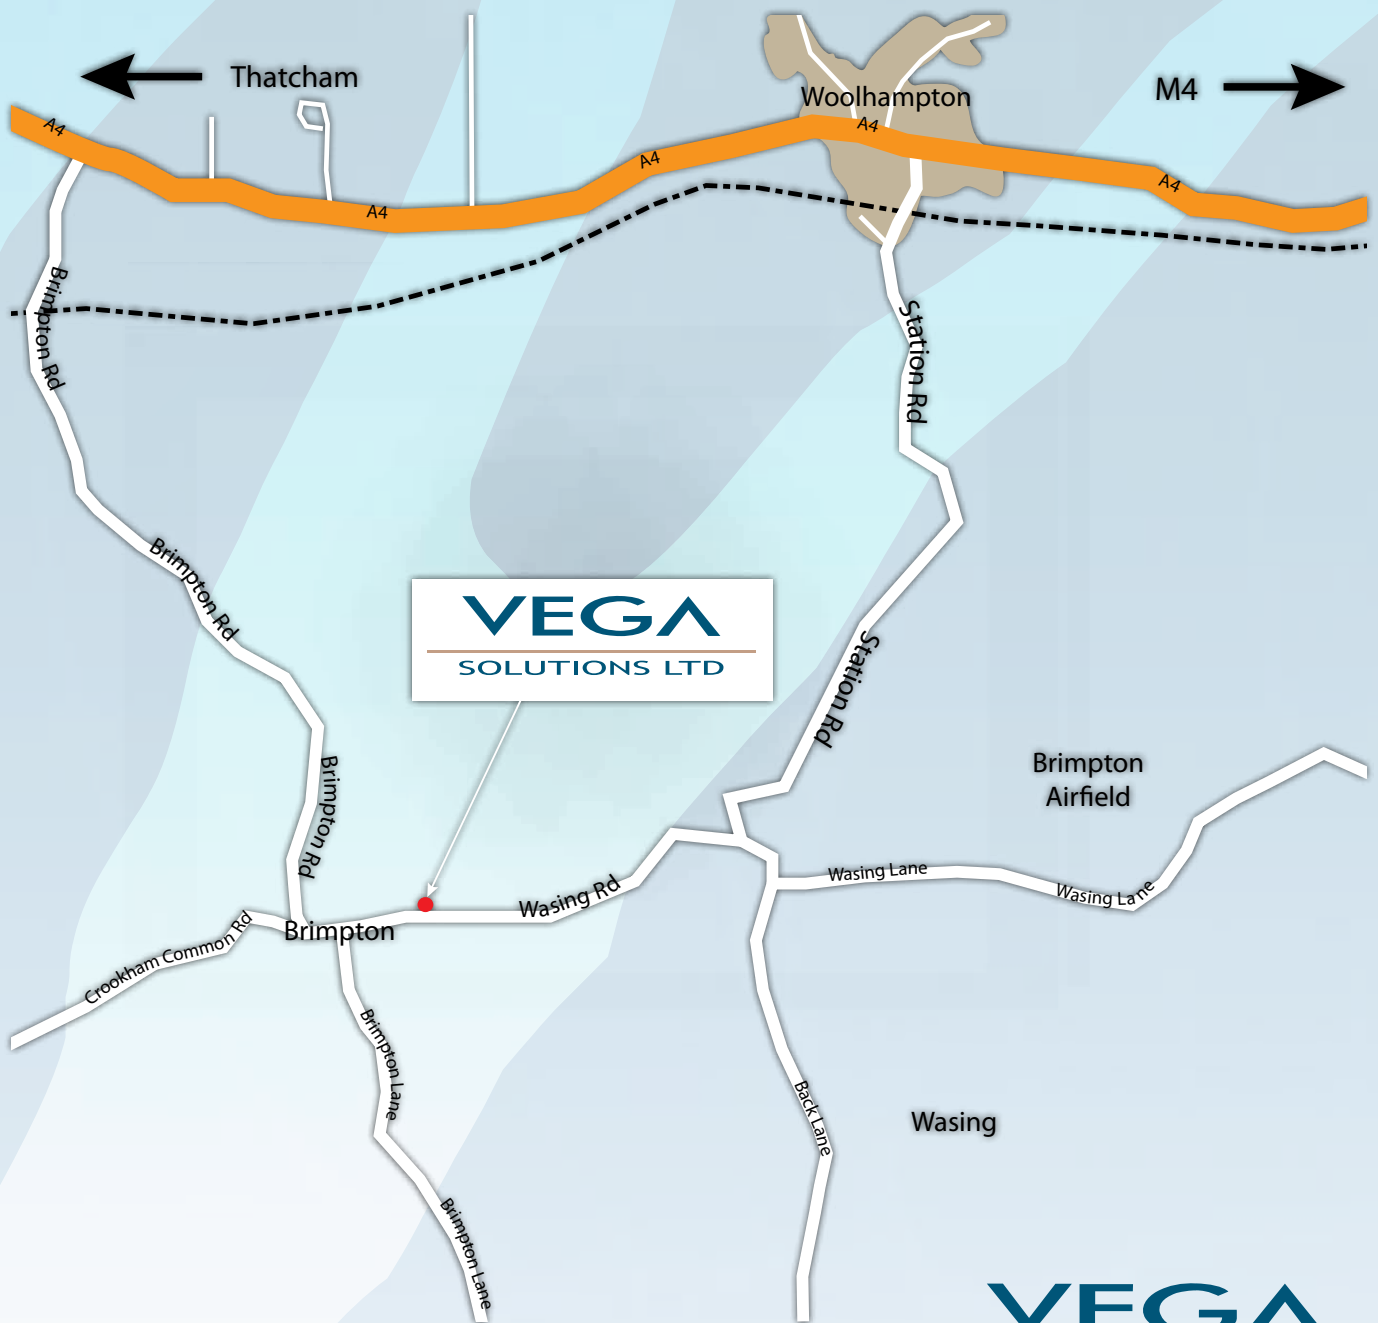

VEGA

SOLUTIONS LTD

From M4. Take Junction 12 Theale Exit. Follow the A4 towards Thattham. In Woolhampton, opposite The Angel Pub Turn Left. Cross the river and the level crossing. After approx 1 mile take the first turning on your right. Vega Solutions are based behind the first house you come to on your right hand side (Tarkwa).

From A4 Thattham. Leave Thattham heading towards Theale, just past the Coach and Horses Pub on the left take the next right to Brimpton. At T junction turn left, then take first left down Wasing Road. Vega is behind the last house on your left down the hill. (Tarkwa)